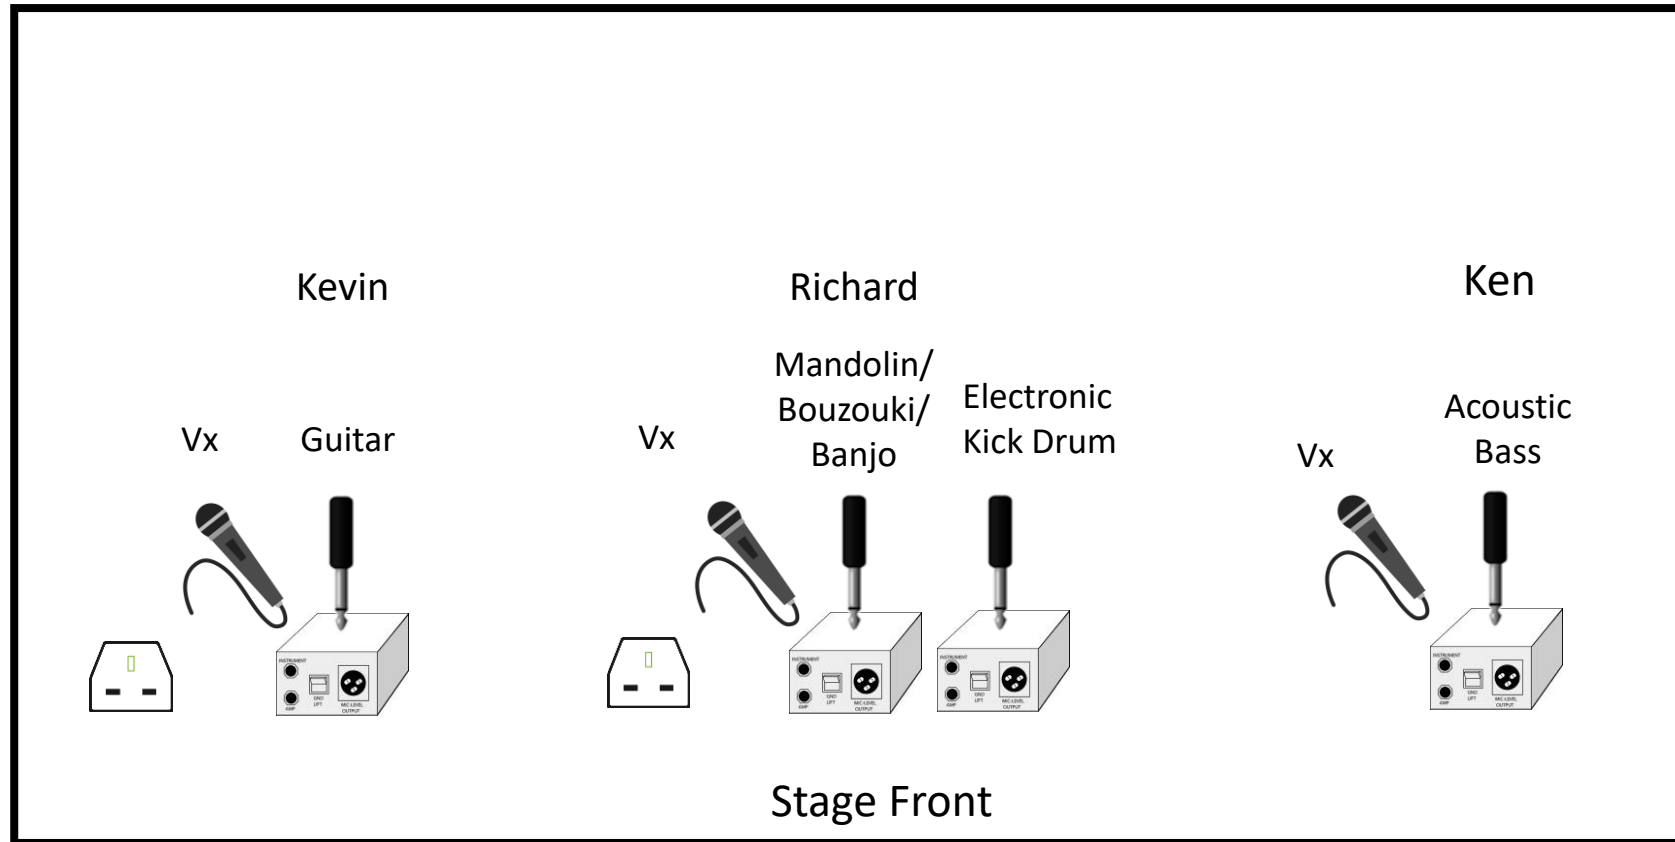

# The Dicemen Tech Spec

## Total Inputs

- Vocal mics x 3
- Instrument DI x 4
- 240V sockets x 2

Note: Richard's vocal mic will arrive via a vocal effects pedal (cable provided by band) with reverb and EQ on it so the channel should be quite dry on the desk

Note: Richard's Mandolin/Bouzouki input will also go through its own DI box so only needs an XLR cable to the desk

For further clarification contact [thedicemenband@gmail.com](mailto:thedicemenband@gmail.com)