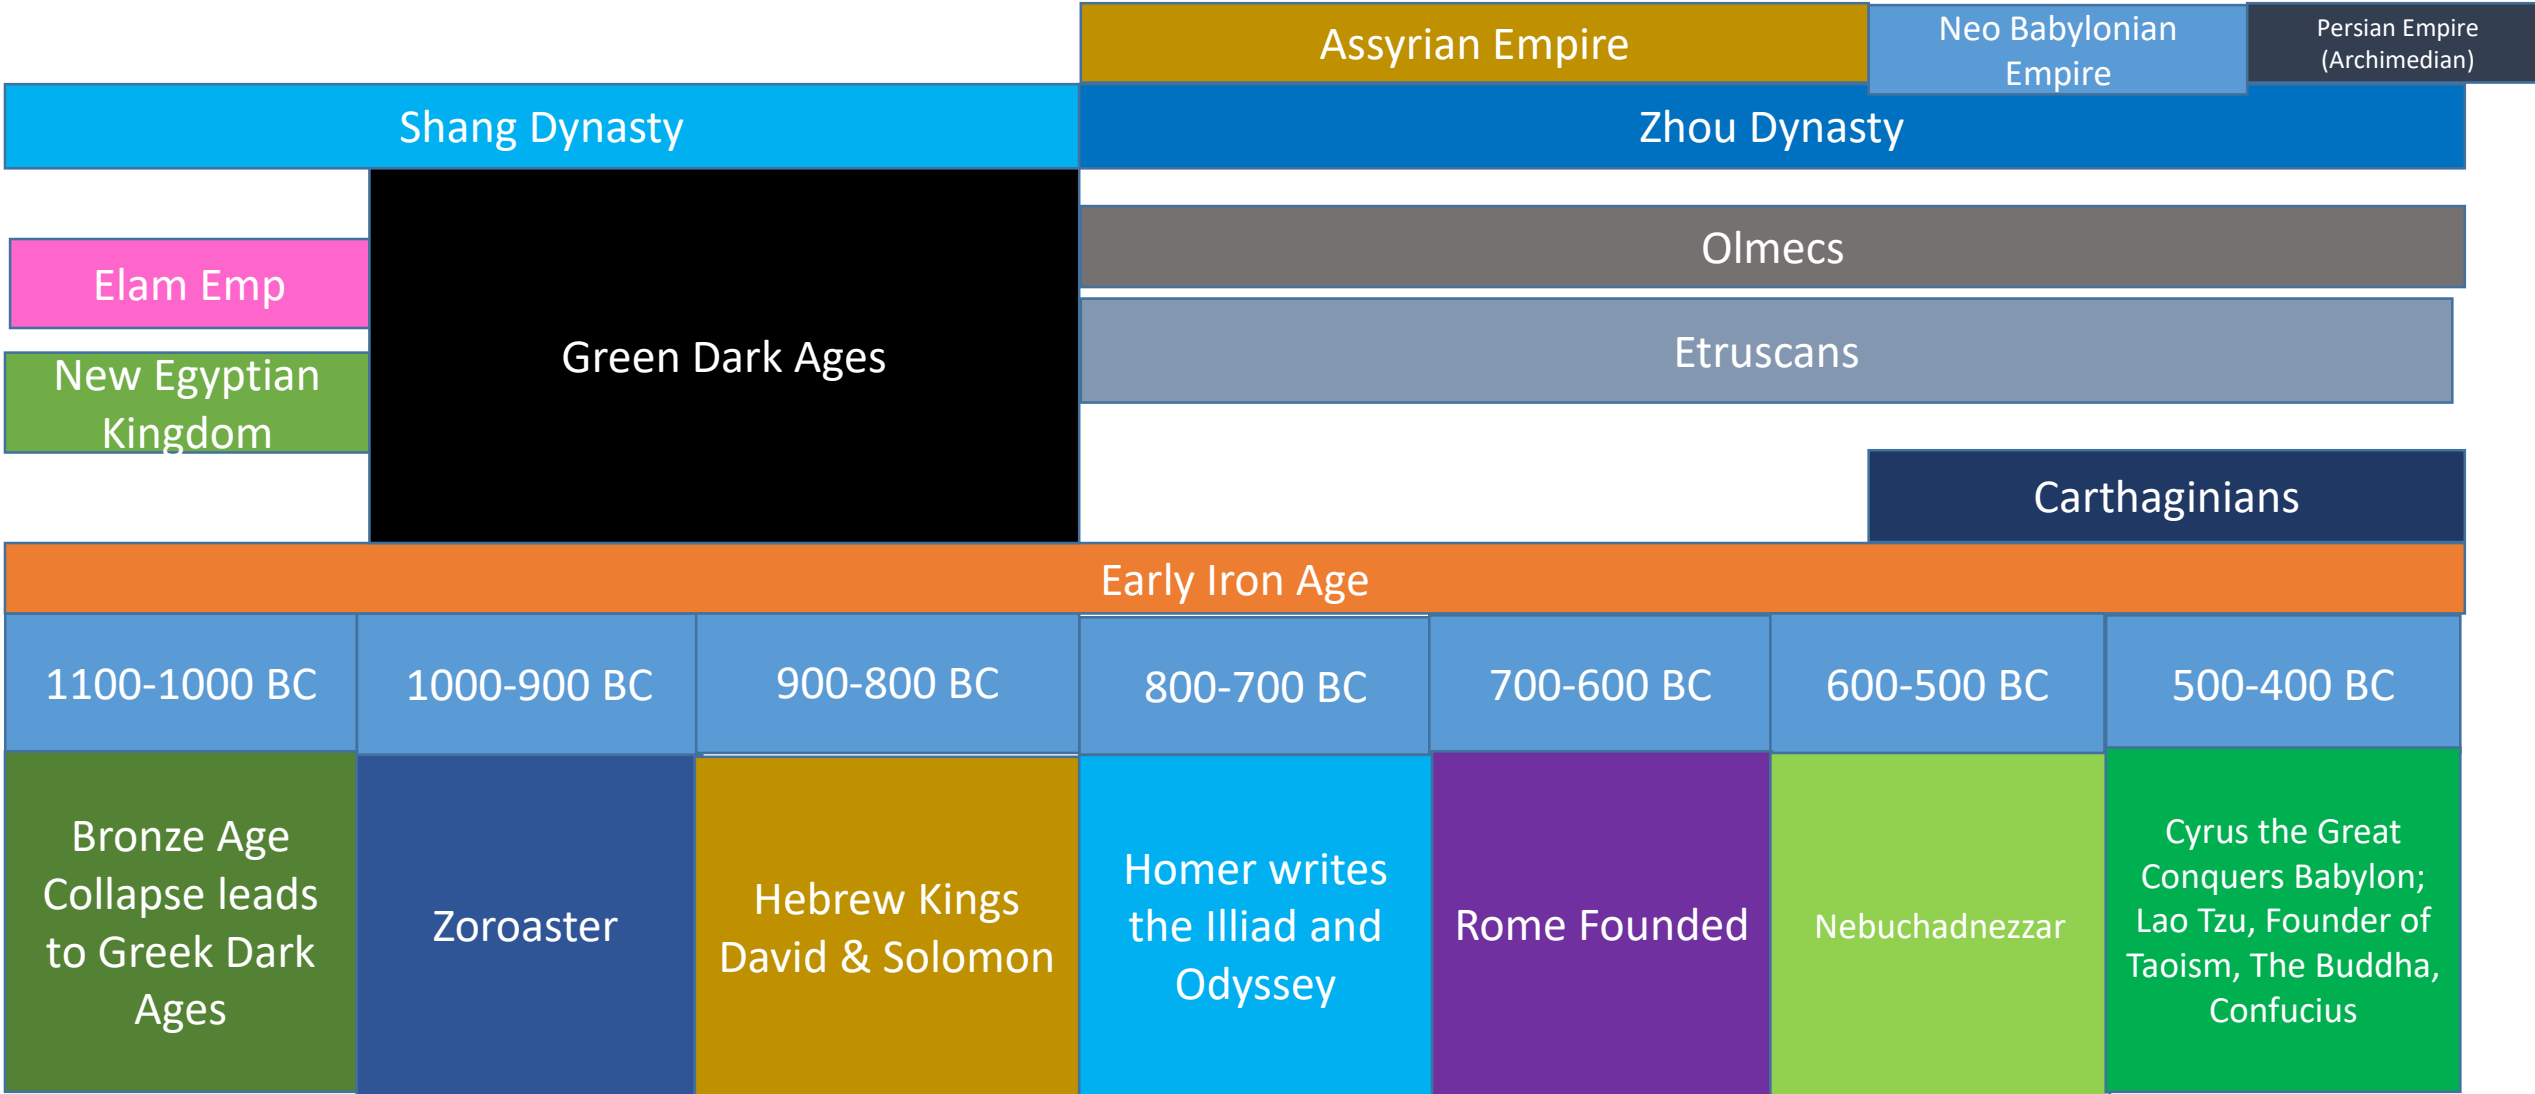

World History

The Minoan civilization was an Aegean Bronze Age civilization on the island of Crete and other Aegean islands that flourished from approximately 3650 to 1400 BC, belonging to a period of Greek history preceding both the Mycenaean civilization and Ancient Greece.

Late Bronze Age

1500-1400 BC

1400-1300 BC

1300-1200 BC

1200-1100 BC

Volcano erupts on the island of Santorini, contributing to the fall of the Minoan Civilisation

Aryans migrate into India-
Vedic Period begins, Moses-
Jewish

King Tut

Trojan War

World History

World History

Celtic Domination of West Europe

Olmecs

Carthaginians

Roman Republic

Roman Empire

Hellenistic Greece

Athens & Sparta

Alexander Empire

Ptolemaic Egypt

Mayans

Persian Empire (Archimedean)

Seleucid Empire