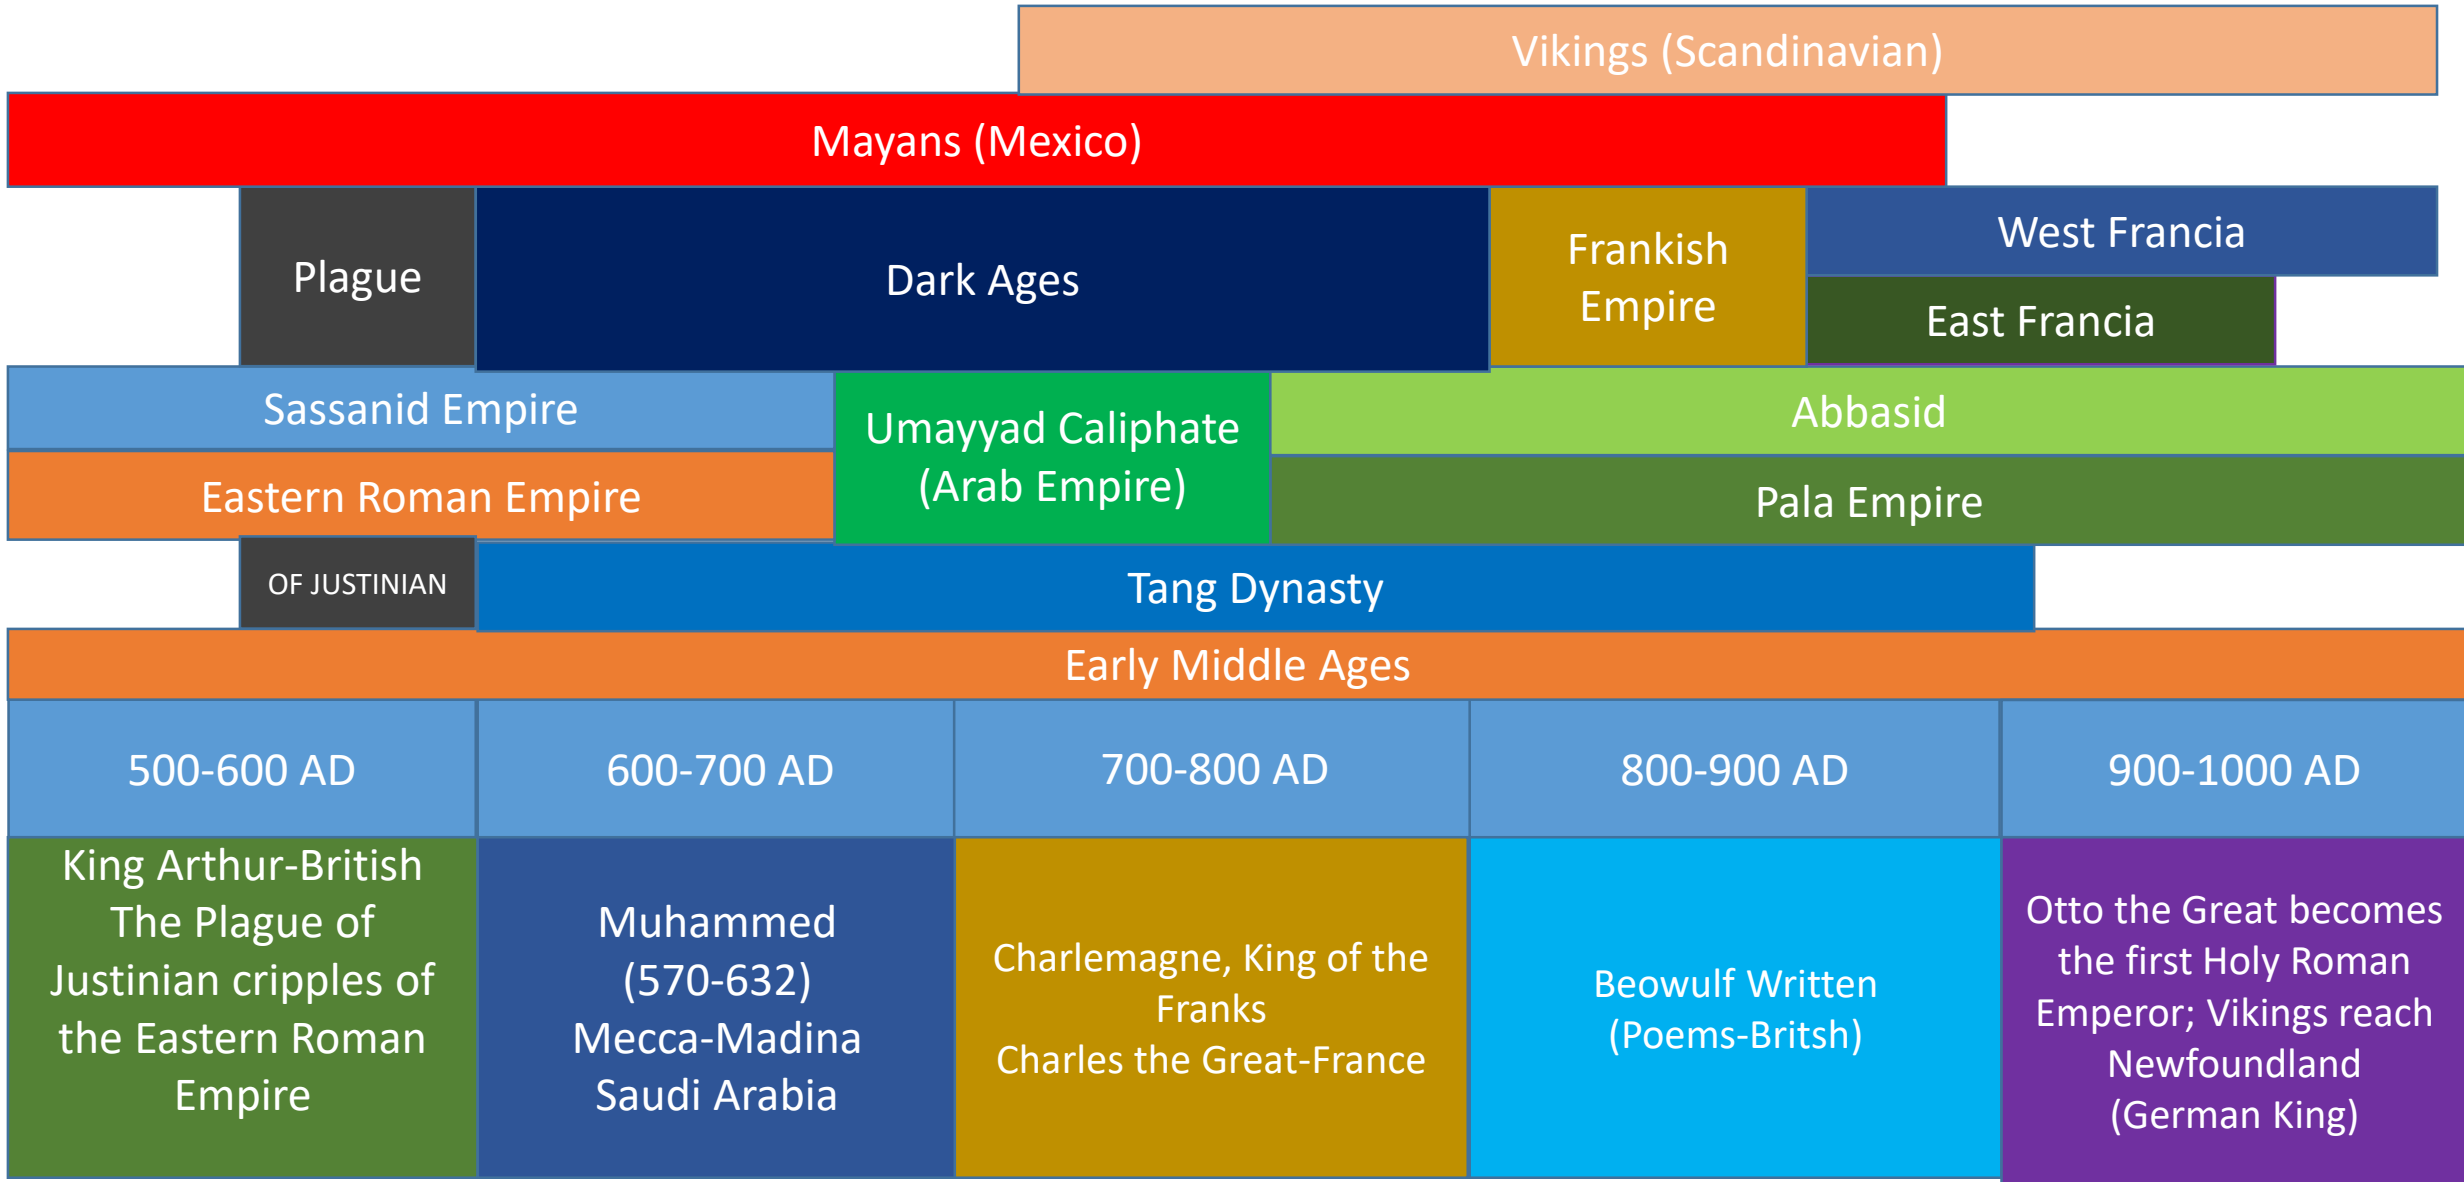

World History