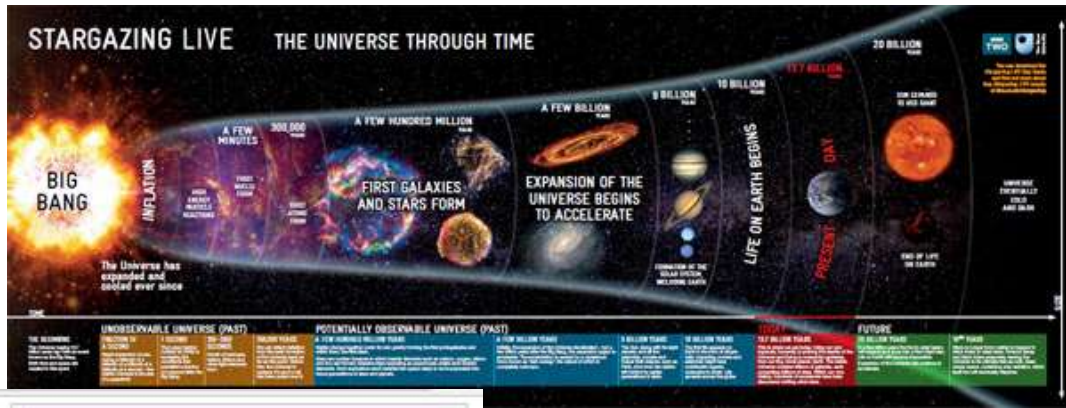

UNIVERSE and Evolution

<https://www.youtube.com/watch?v=4eKljjkONVY&t=249s>

What is the difference between the following terms?

- Solar system
- galaxy
- Universe

Our Solar System consists of our star, the Sun, and its orbiting planets (including Earth), along with numerous moons, asteroids, comet material, rocks, and dust. Our Sun is just one star among the hundreds of billions of stars in our Milky Way Galaxy.

Galaxies come in many sizes. The Milky Way is big, but some galaxies, like our Andromeda Galaxy neighbor, are much larger.

The universe is all of the galaxies – billions of them

World History

World History

<p>Old stone Age Paleolithic</p>	<p>Mid Stone Age Mesolithic</p>	<p>New Stone Age Neolithic</p>
<p>2.5 million- 200, 000 years</p>	<p>200,000-10,000 BC</p>	<p>10,000- 3000 BC</p>
<p>First Use of stone tools; evolution of humans from ape- like creatures; human learn to control fire</p>	<p>First biologically modern humans; first evidence of abstract thought; Homosapiens leave Africa and spread to all corners of the Globe;contact with Neanderthals</p>	<p>First Permanent Settlement; taming Begins; first civilisation develops in Sumer and Egypt; invention of the wheel, plow, and sail, first evidence of writing; history begins</p>

World History

The Minoan civilization was an Aegean Bronze Age civilization on the island of Crete and other Aegean islands that flourished from approximately 3650 to 1400 BC, belonging to a period of Greek history preceding both the Mycenaean civilization and Ancient Greece.