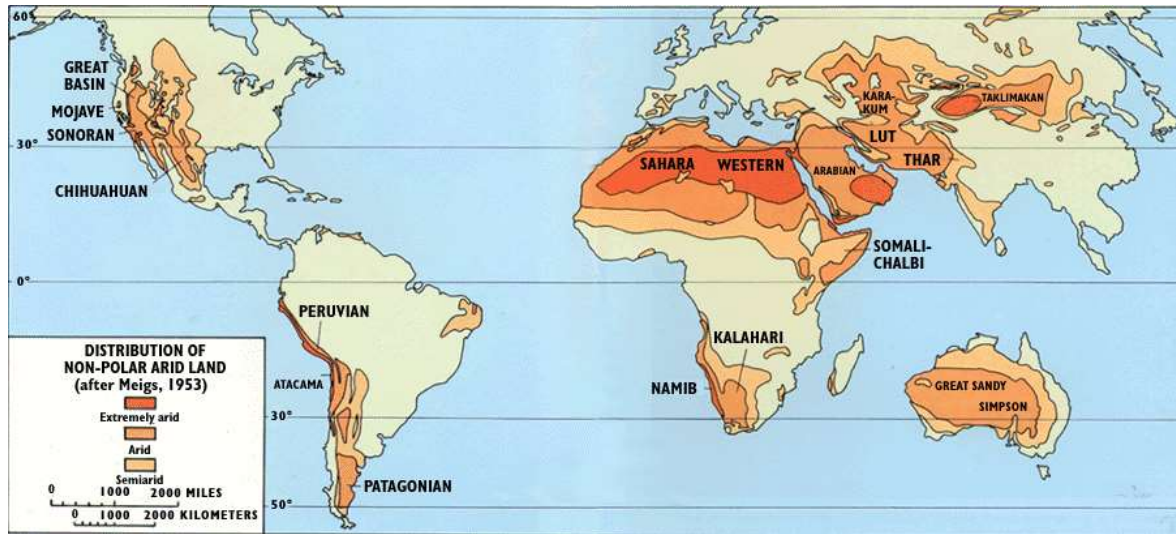

World Geography

Deserts