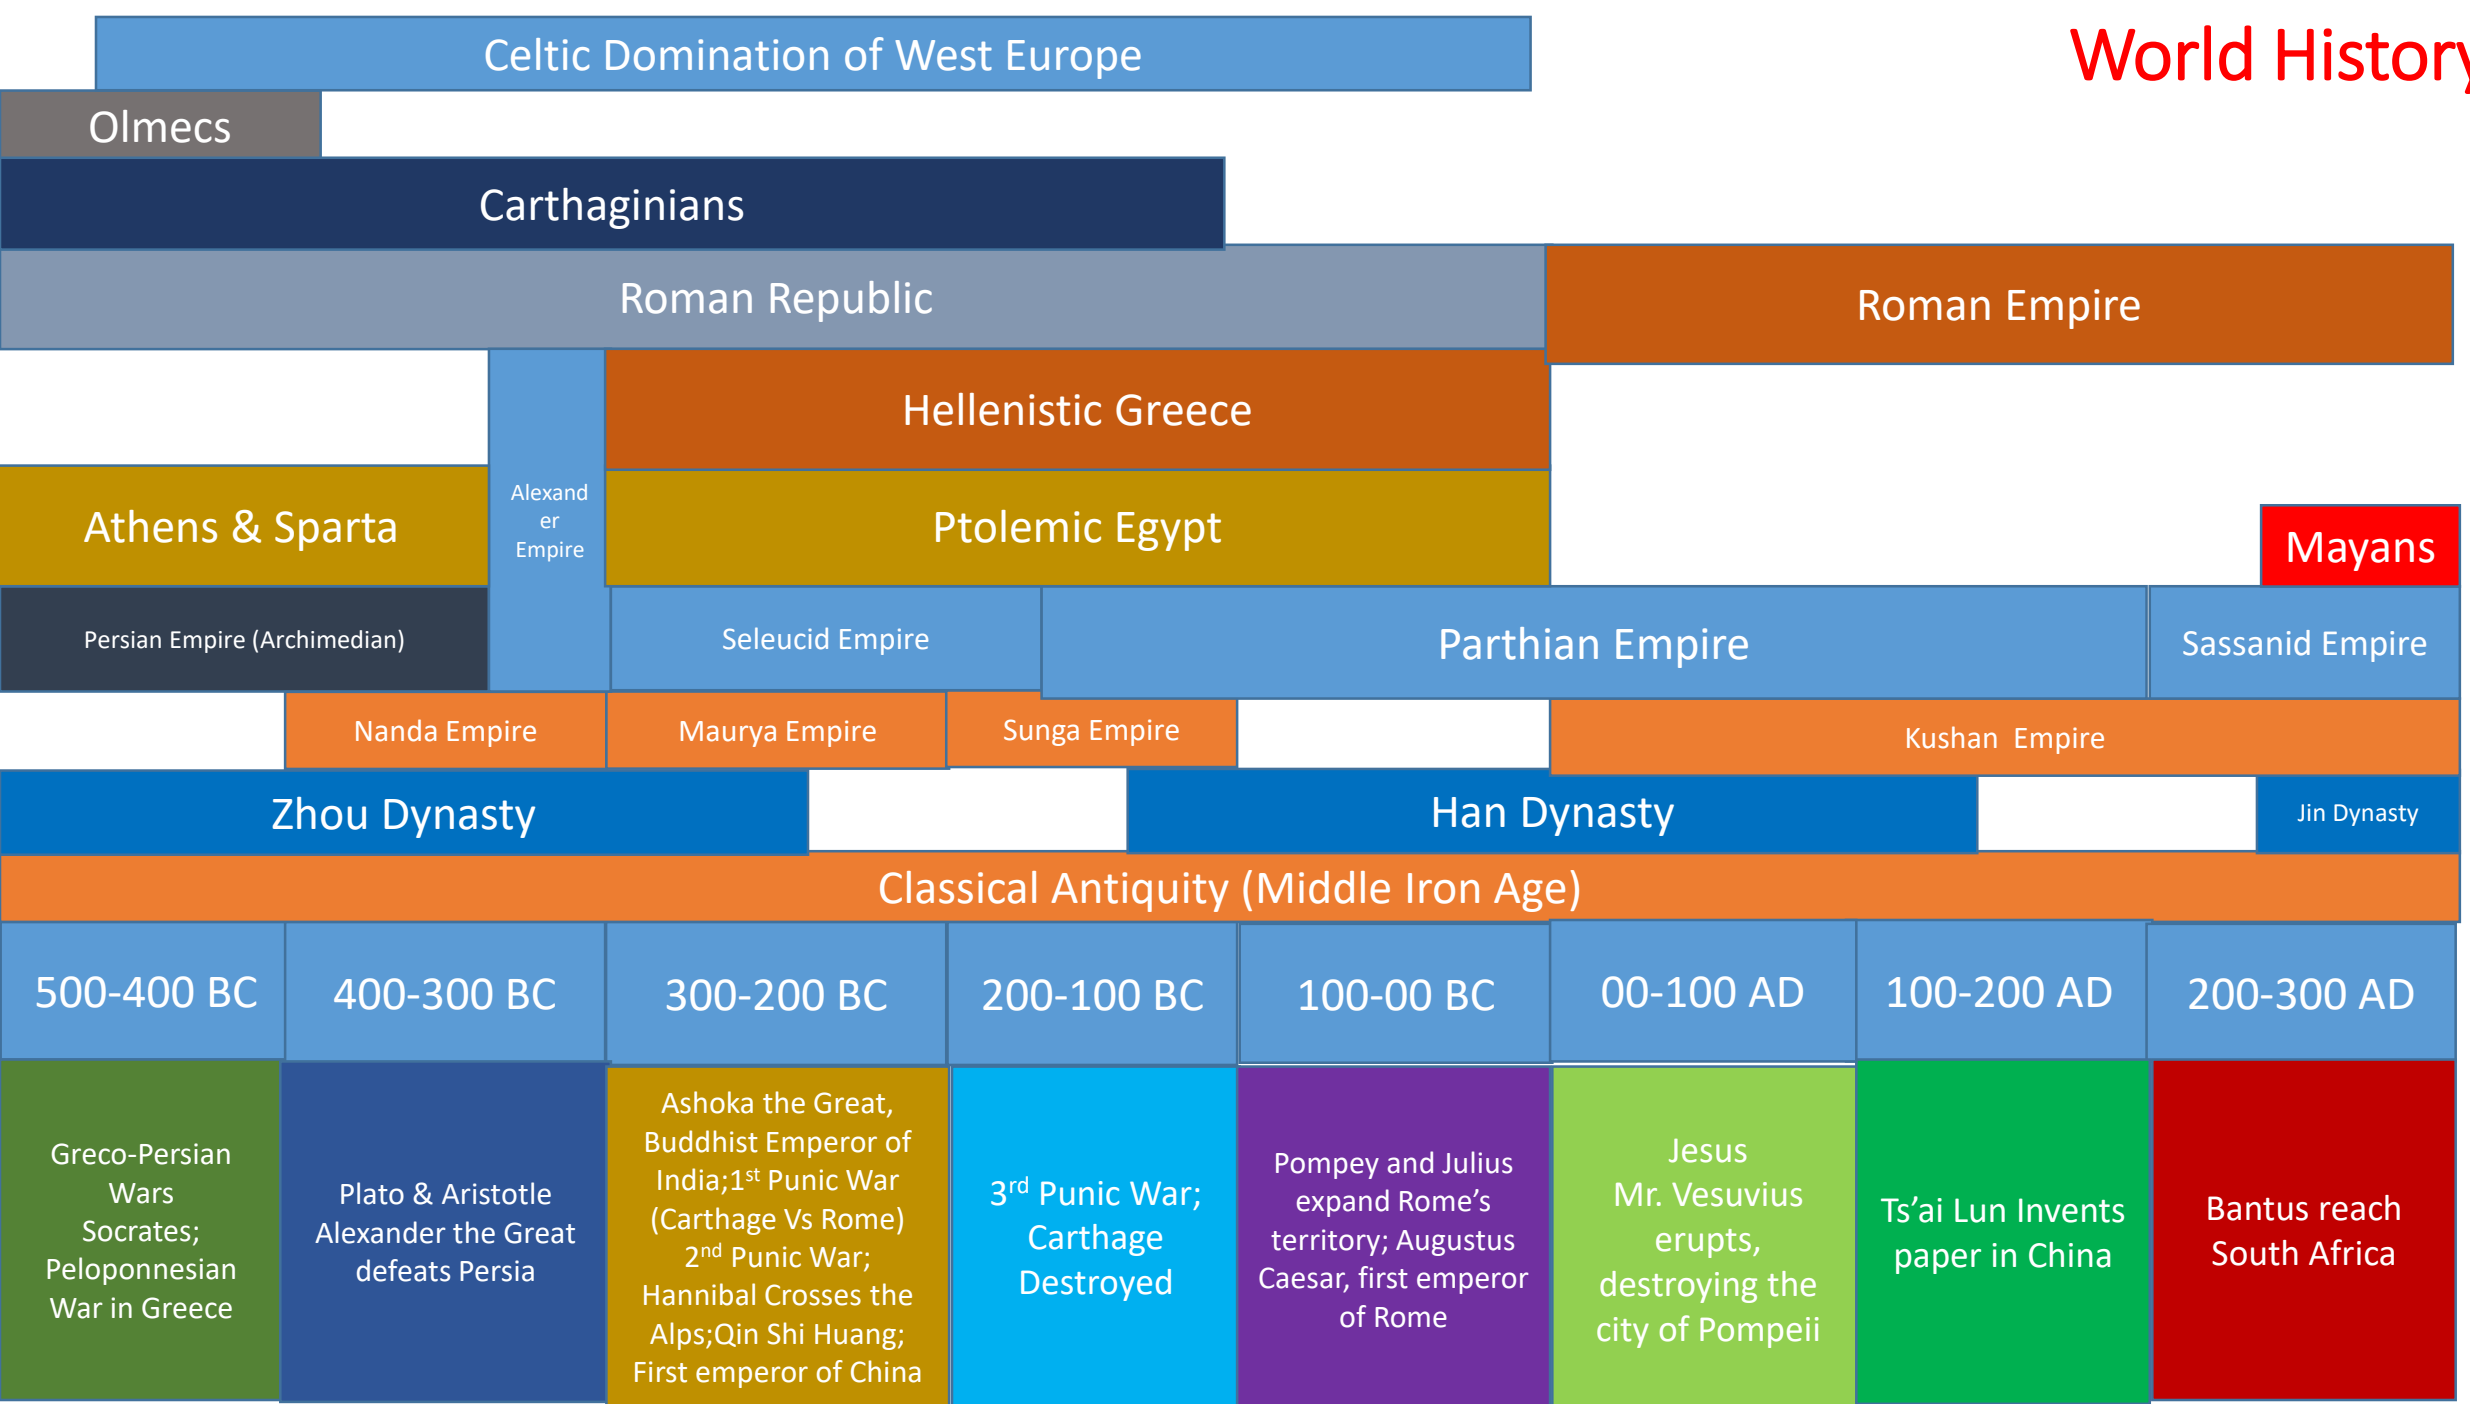

World History

The Minoan civilization was an Aegean Bronze Age civilization on the island of Crete and other Aegean islands that flourished from approximately 3650 to 1400 BC, belonging to a period of Greek history preceding both the Mycenaean civilization and Ancient Greece.

Late Bronze Age

1500-1400 BC

1400-1300 BC

1300-1200 BC

1200-1100 BC

Volcano erupts on the island of Santorini, contributing to the fall of the Minoan Civilisation

Aryans migrate into India-
Vedic Period begins, Moses-
Jewish

King Tut

Trojan War

World History

World History

Celtic Domination of West Europe

Olmecs

Carthaginians

Roman Republic

Roman Empire

Hellenistic Greece

Athens & Sparta

Alexander Empire

Ptolemaic Egypt

Mayans

Persian Empire (Archimedean)

Seleucid Empire