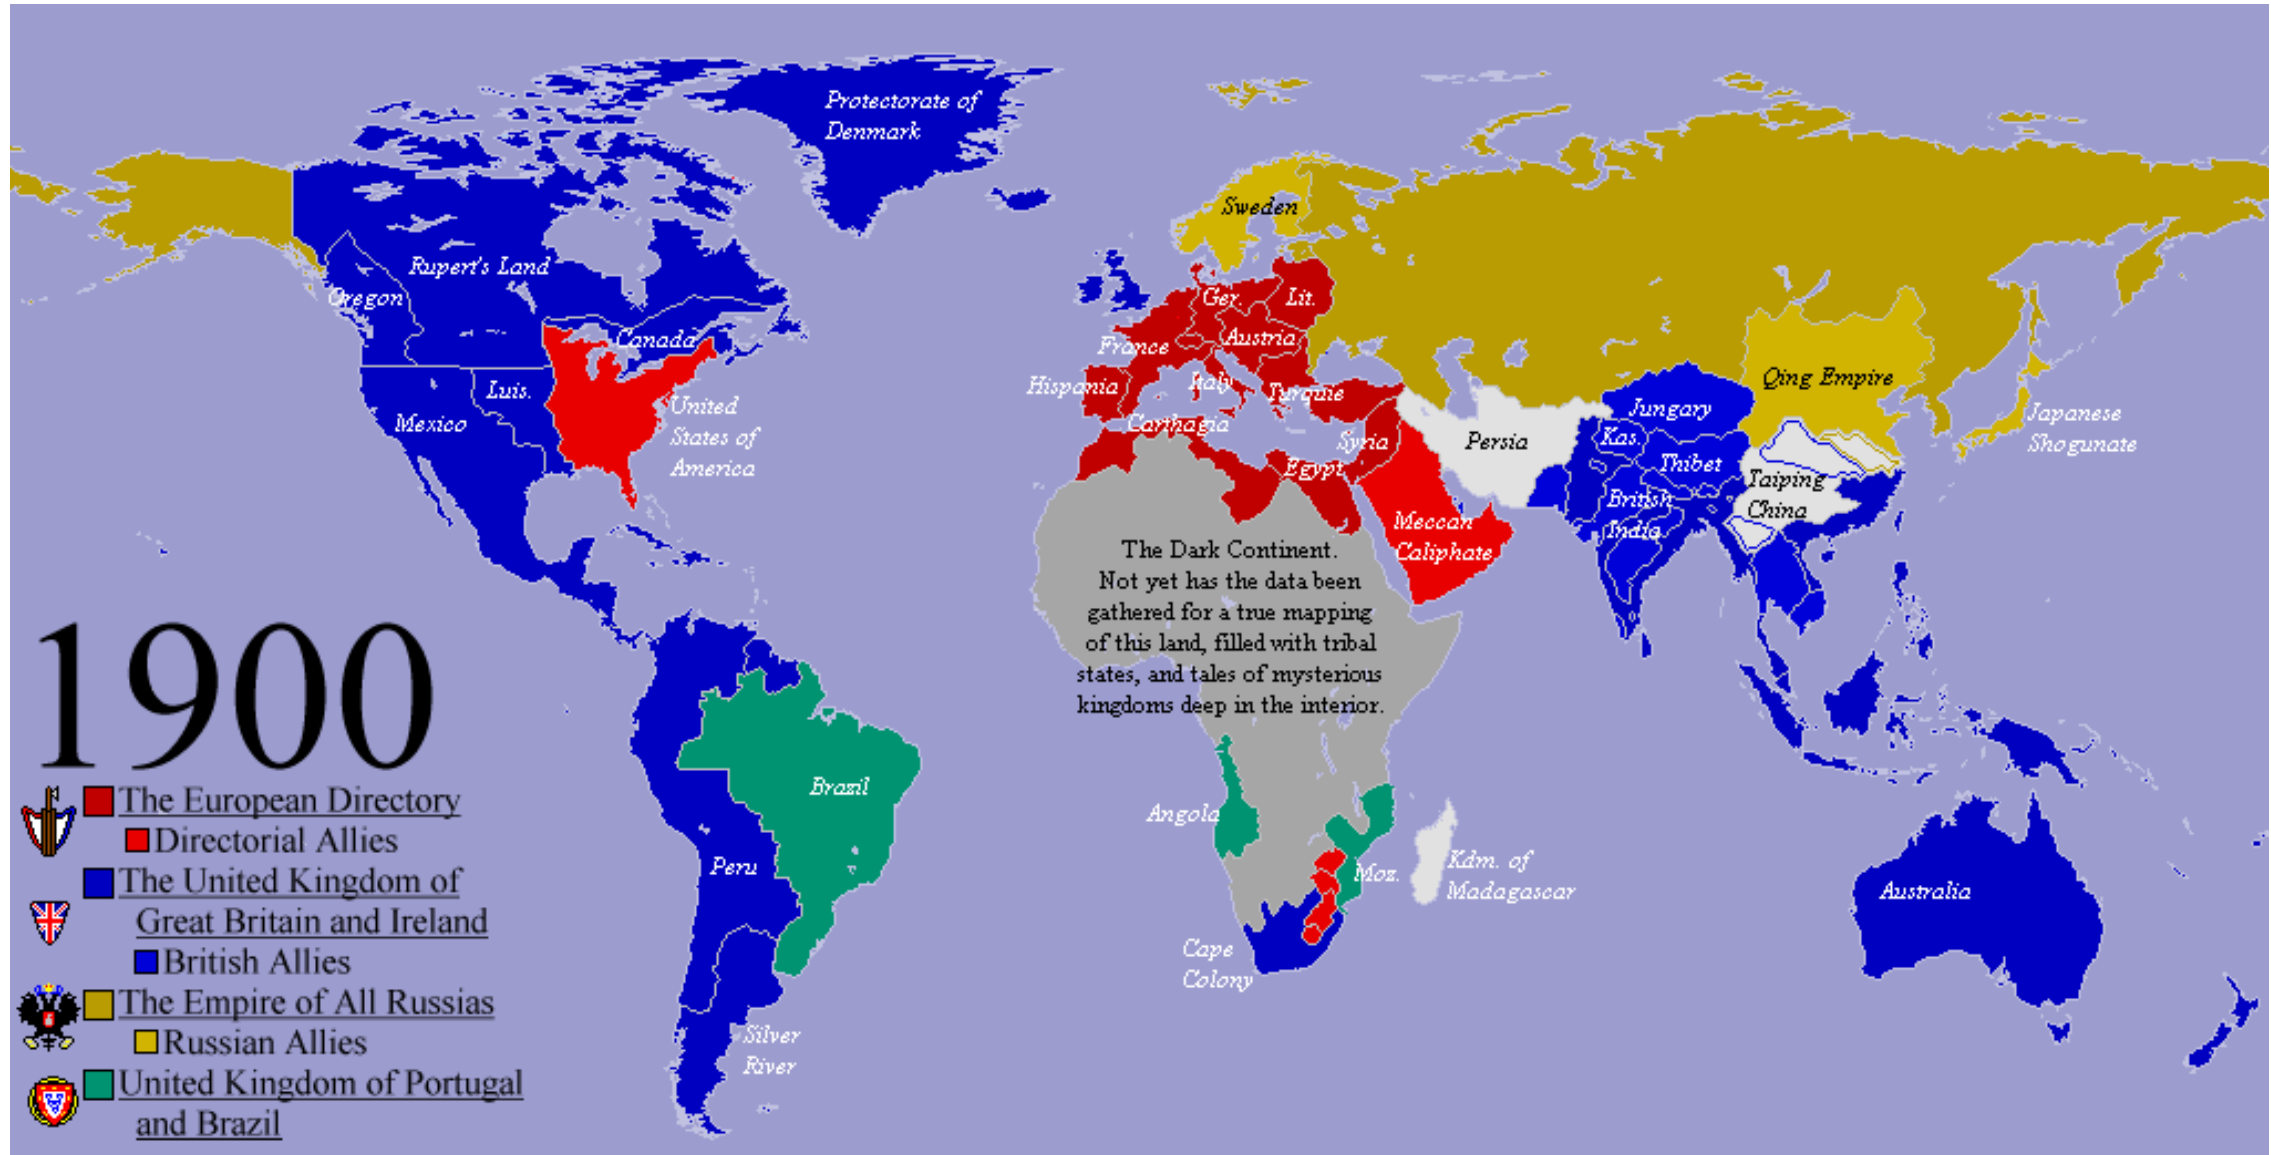

World Map 1900