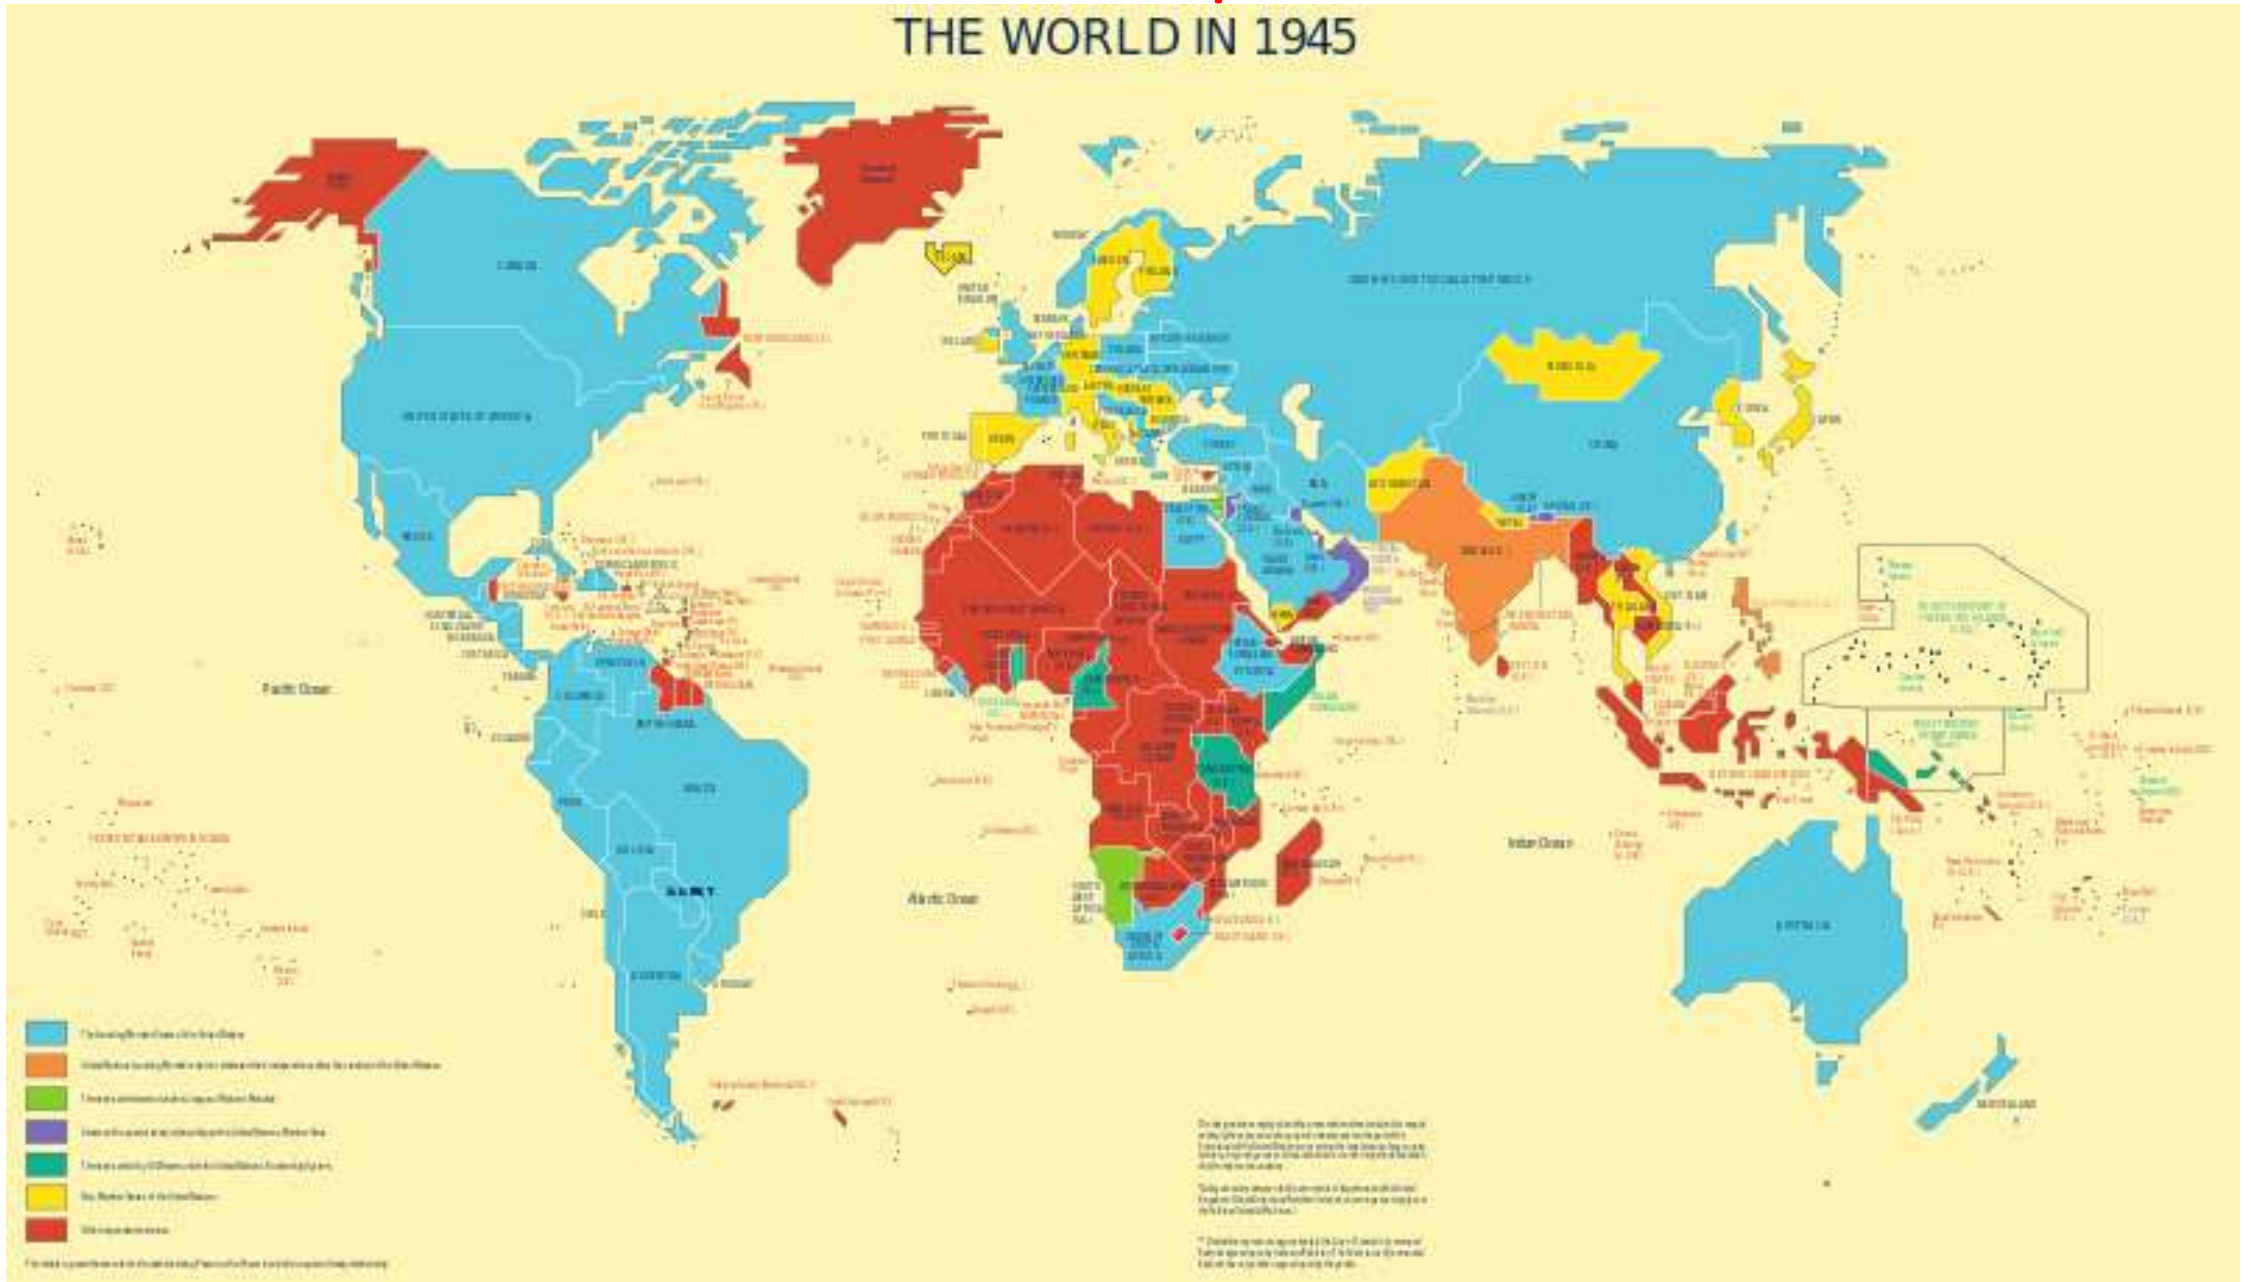

World Map 1945

THE WORLD IN 1945